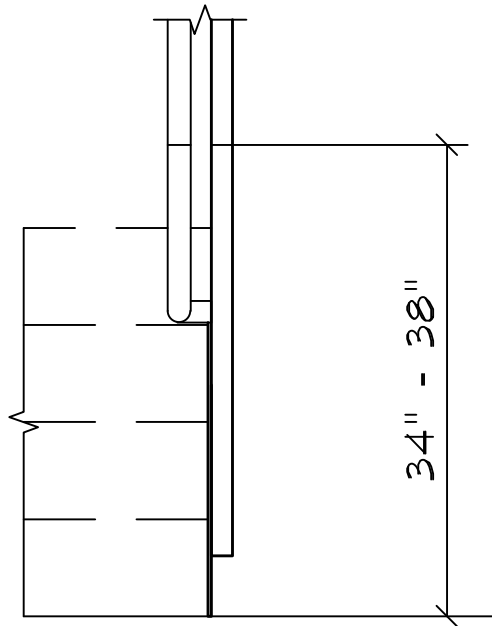

TOP VIEW

END VIEW

8690 Stair Way NE Salem, OR 97305
www.pacificstair.com | 503.390.8305

STARTER RAIL WITH OUT LEVEL OFF HANDRAIL

1. POST AND TOP LINE MATERIAL TO BE HSS 1 1/2" x 1 1/2" x ϕ .120"
2. HANDRAIL MATERIAL TO BE 1 1/2" ϕ SS TUBE
3. PANEL TO BE 3/8" TEMPERED GLASS