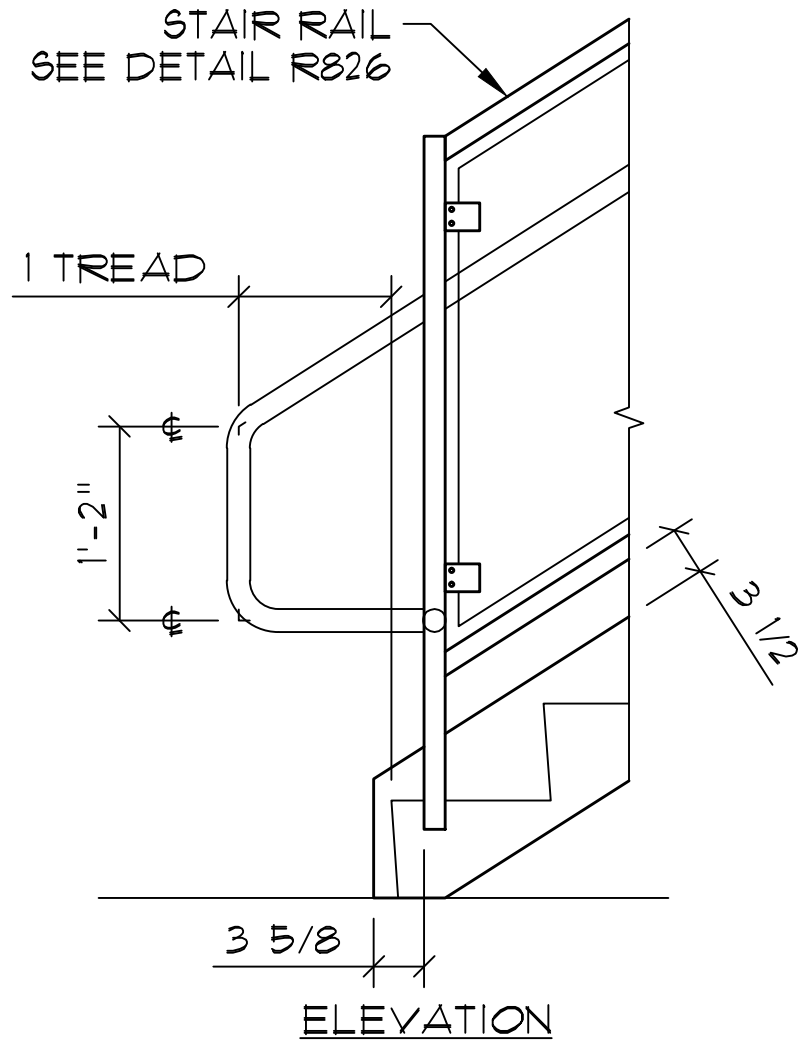

TOP VIEW

END VIEW

8690 Stair Way NE Salem, OR 97305
www.pacificstair.com | 503.390.8305

STARTER RAIL WITH OUT LEVEL OFF HANDRAIL

1. POST AND TOP LINE MATERIAL TO BE HSS 1 1/2" x 1 1/2" x ϕ .120"
2. HANDRAIL MATERIAL TO BE 1 1/2" ϕ SS TUBE
3. PANEL TO BE 3/8" TEMPERED GLASS