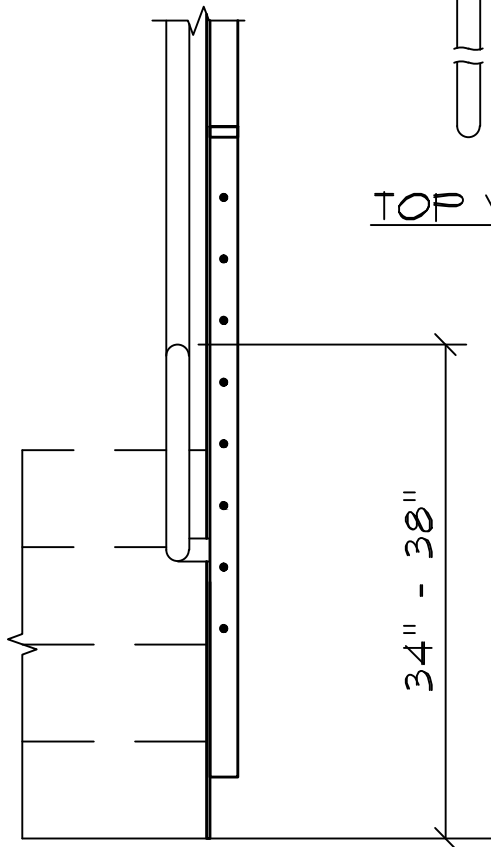

TOP VIEW

END VIEW

8690 Stair Way NE Salem, OR 97305
www.pacificstair.com | 503.390.8305

STARTER RAIL WITH LEVEL OFF HANDRAIL

1. POST AND TOP LINE MATERIAL TO BE 3/4" x 2" FLAT BAR
2. HANDRAIL MATERIAL TO BE 1 1/2"φ (1.66" O.D.) PIPE
3. ROD MATERIAL TO BE 1/2" ROUND BAR

ROD

R717