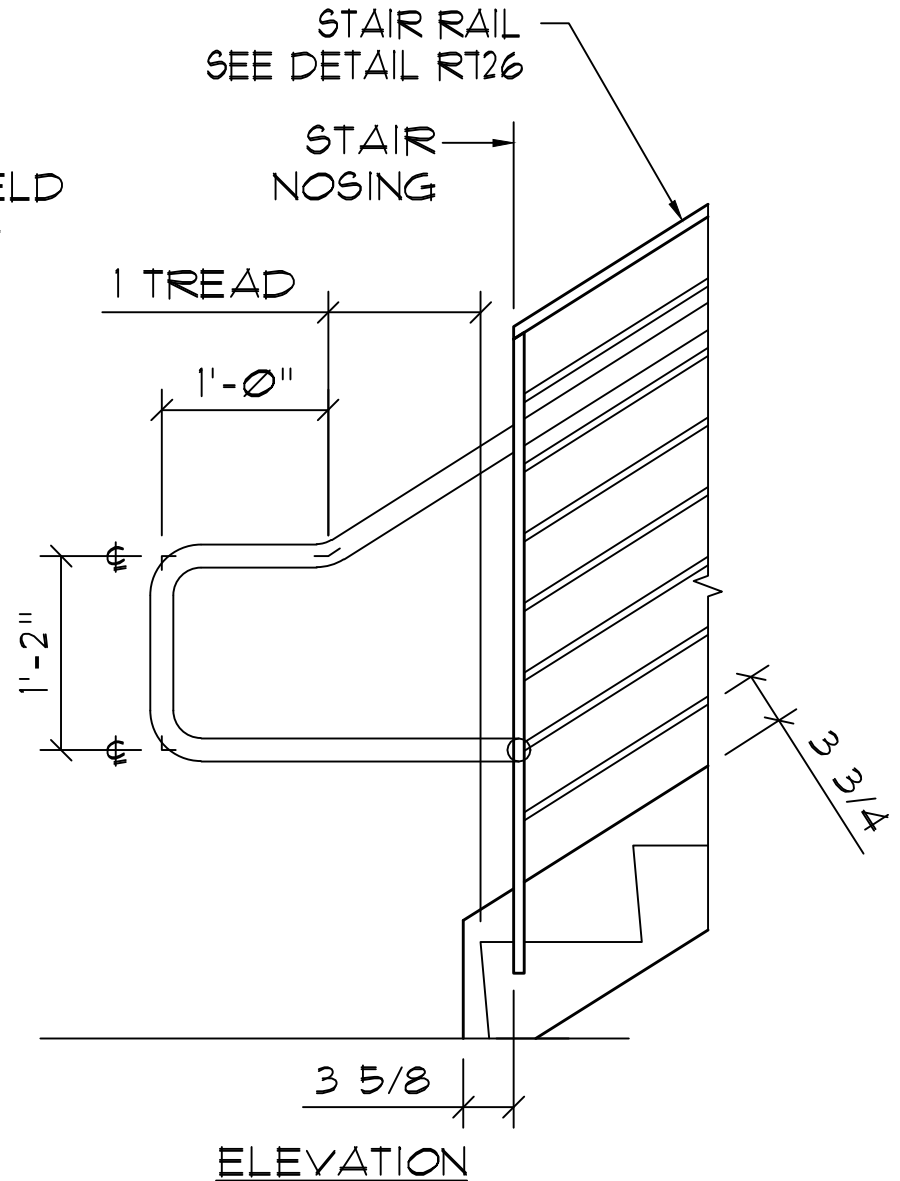

TOP VIEW

END VIEW

8690 Stair Way NE Salem, OR 97305
www.pacificstair.com | 503.390.8305

STARTER RAIL WITH LEVEL OFF HANDRAIL

1. POST AND TOP LINE MATERIAL TO BE 3/4" x 2" FLAT BAR
2. HANDRAIL MATERIAL TO BE 1 1/2"φ (1.66" O.D.) PIPE
3. ROD MATERIAL TO BE 1/2" ROUND BAR

ROD

R717